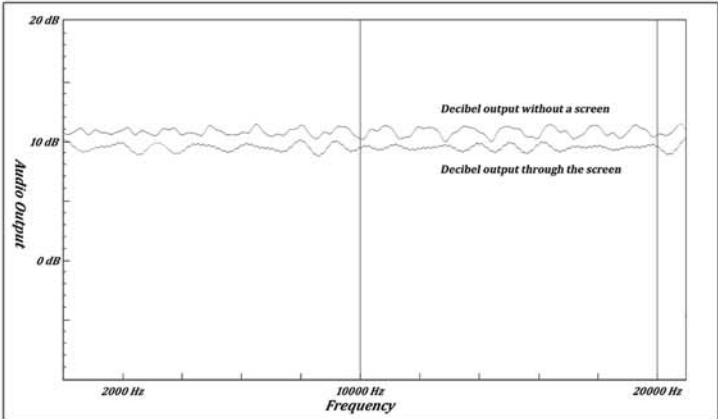

The seamless acoustic weave and striking contrast offered by the TAT-4K is in high demand, especially for many commercial applications. The TAT-4K comes in heights ranging from 37" in an Impression Series home theater screen, to a whopping 15'10" in a Pro-Frame or cinema screen.

Minimal sound reduction across the audible frequency range

Viewing Angle